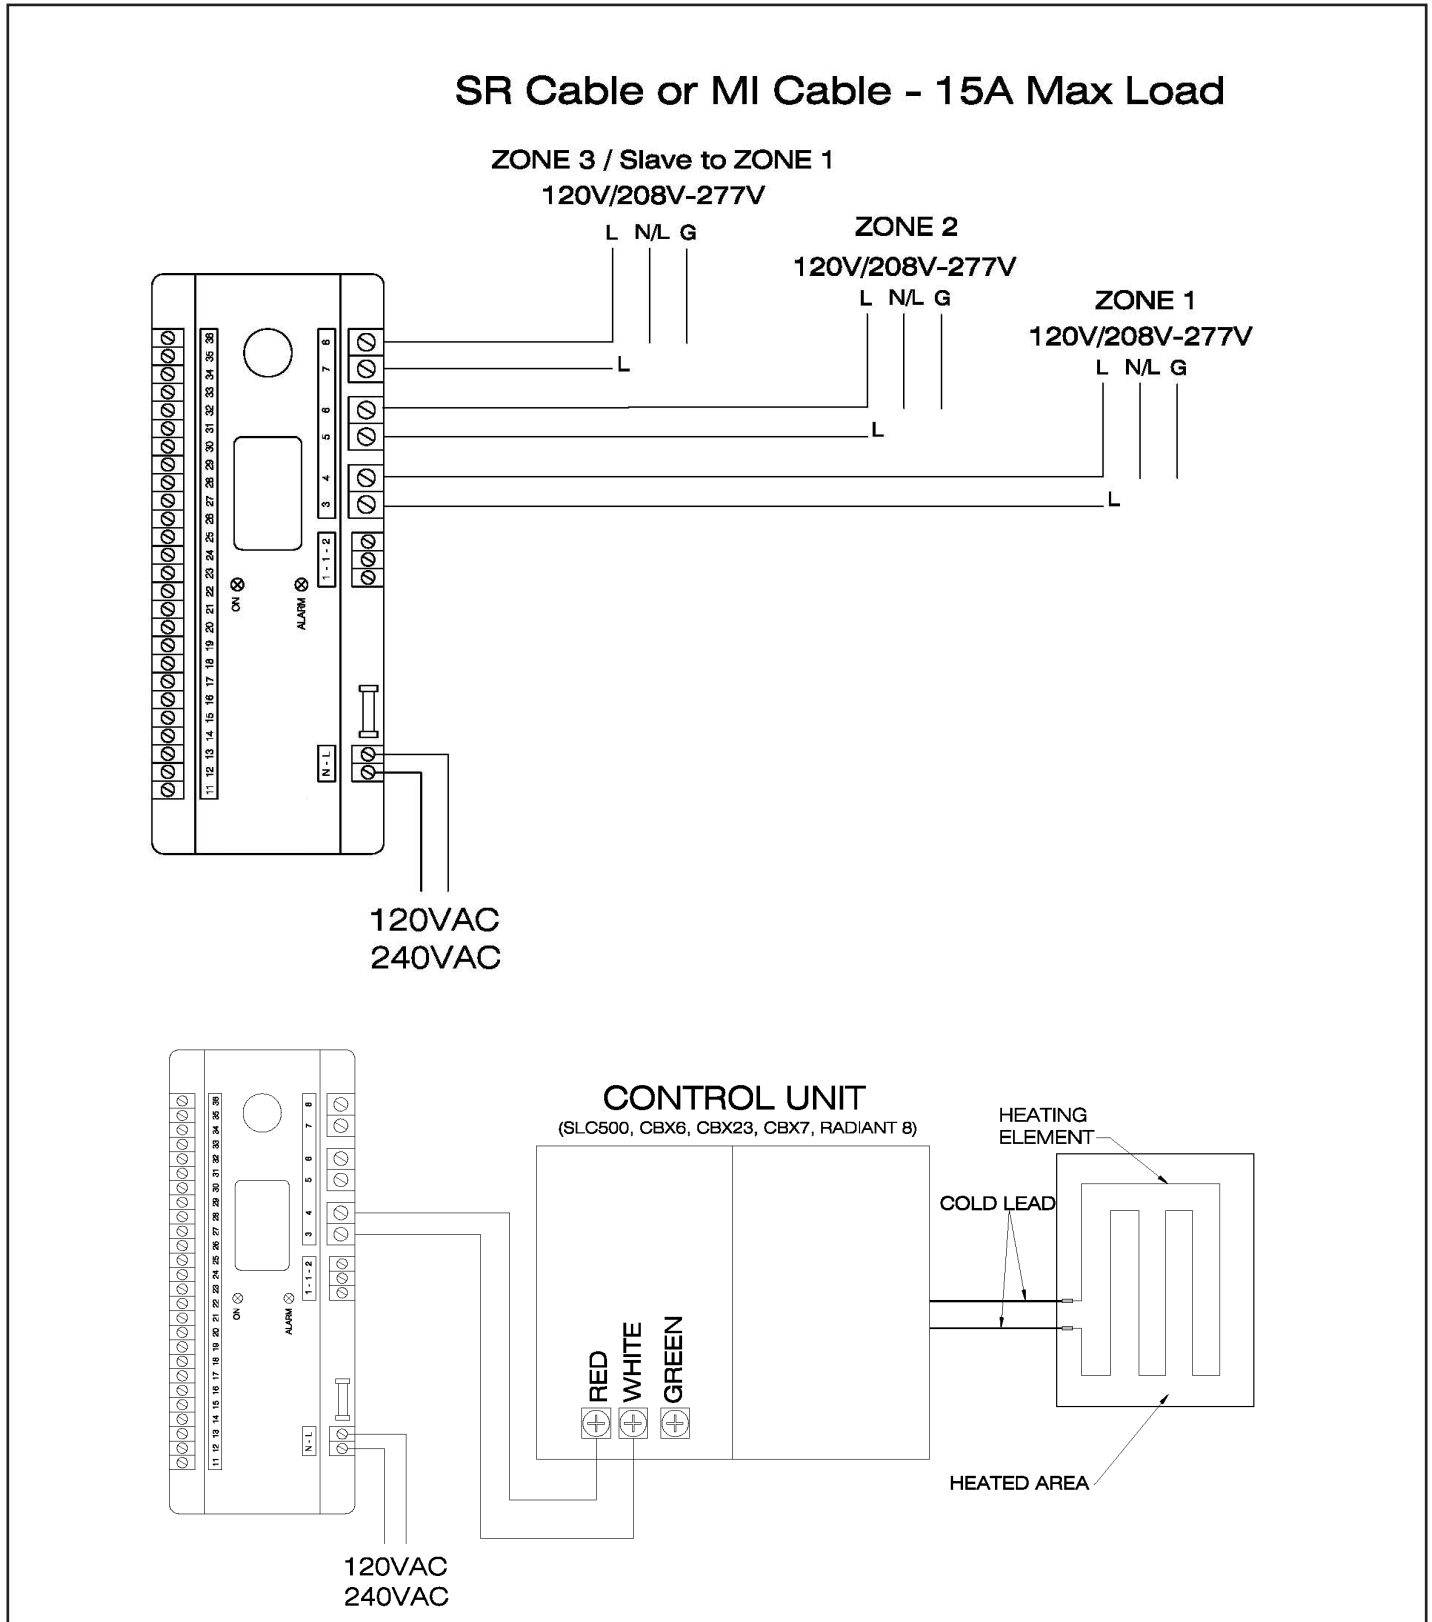

Wiring:

Note: Refer to the NEC or CEC for specific requirements.

FOR MORE INFORMATION:

Comfort Radiant Heating, 9 Morris Lane, Clifton Park, NY 12065
(888)448-0555 (518)373-5700 f(518)373-0135
www.comfortradiant.com (email) info@comfortradiant.com