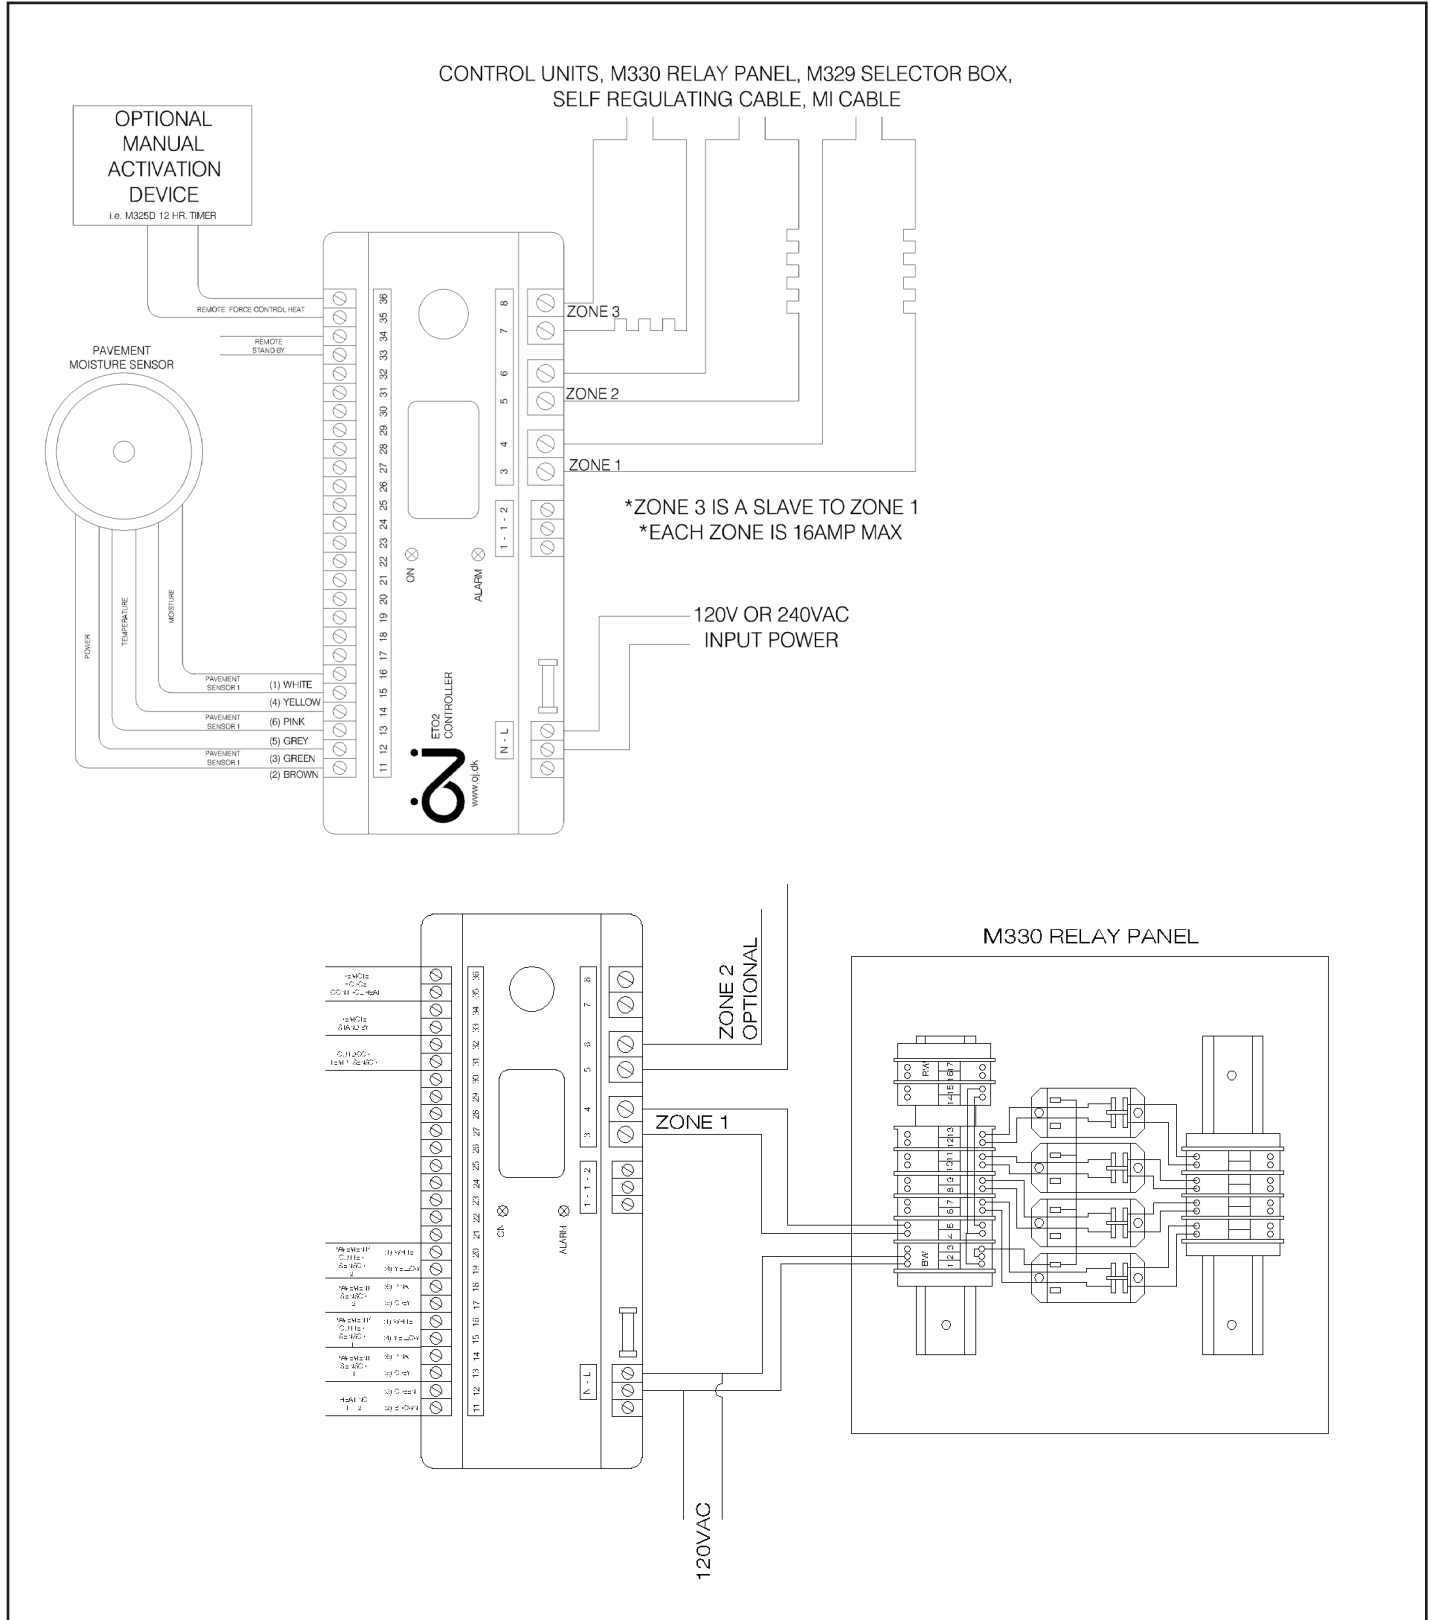

Wiring:

Note: Refer to the NEC or CEC for specific requirements.

COMFORT RADIANT HEATING LLC

9 Morris Lane, Clifton Park, NY 12065

(888)448-0555 (518)373-5700

www.comfortradiant.com