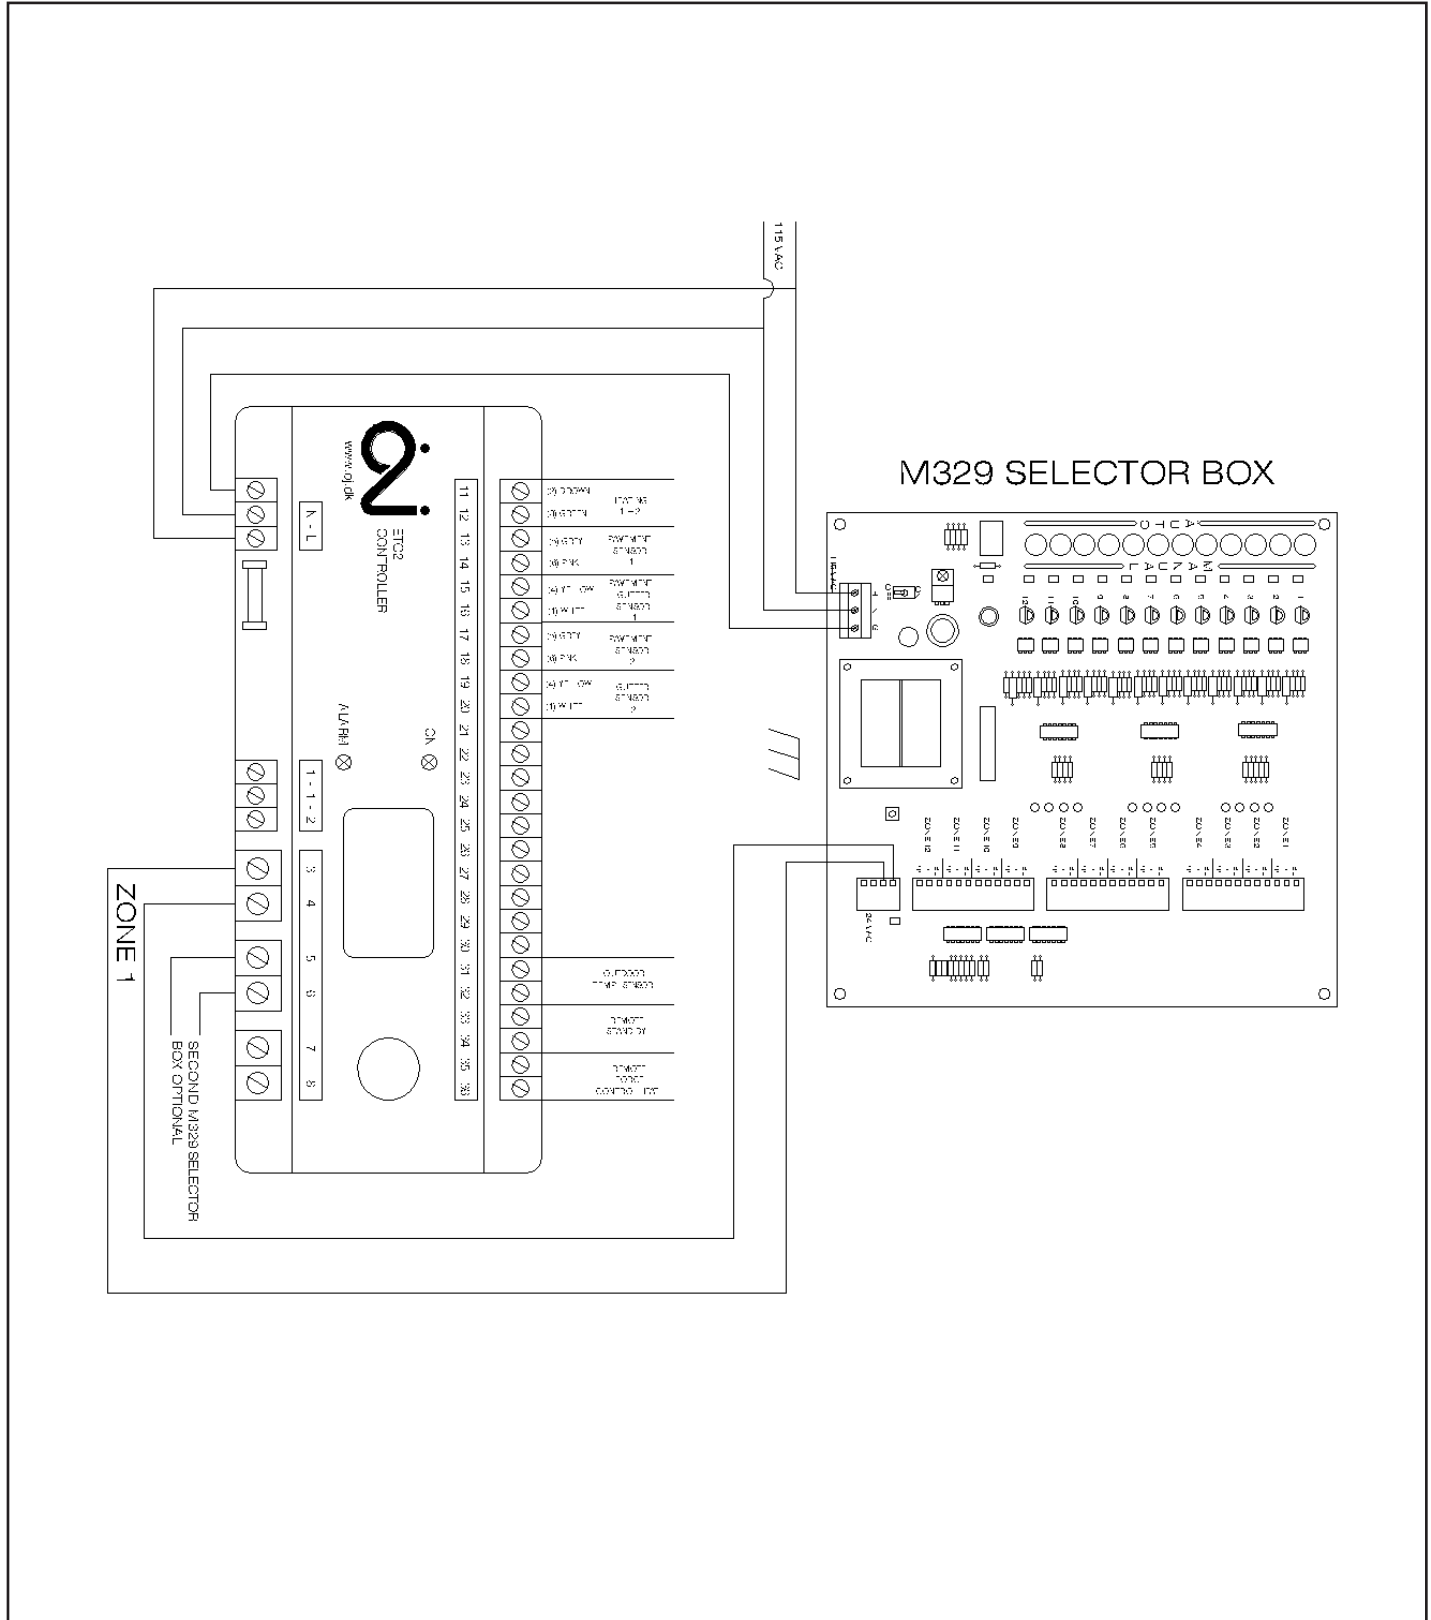

Wiring:

Note: Refer to the NEC or CEC for specific requirements.

COMFORT RADIANT HEATING LLC
9 Morris Lane, Clifton Park, NY 12065
(888)448-0555 (518)373-5700
www.comfortradiant.com