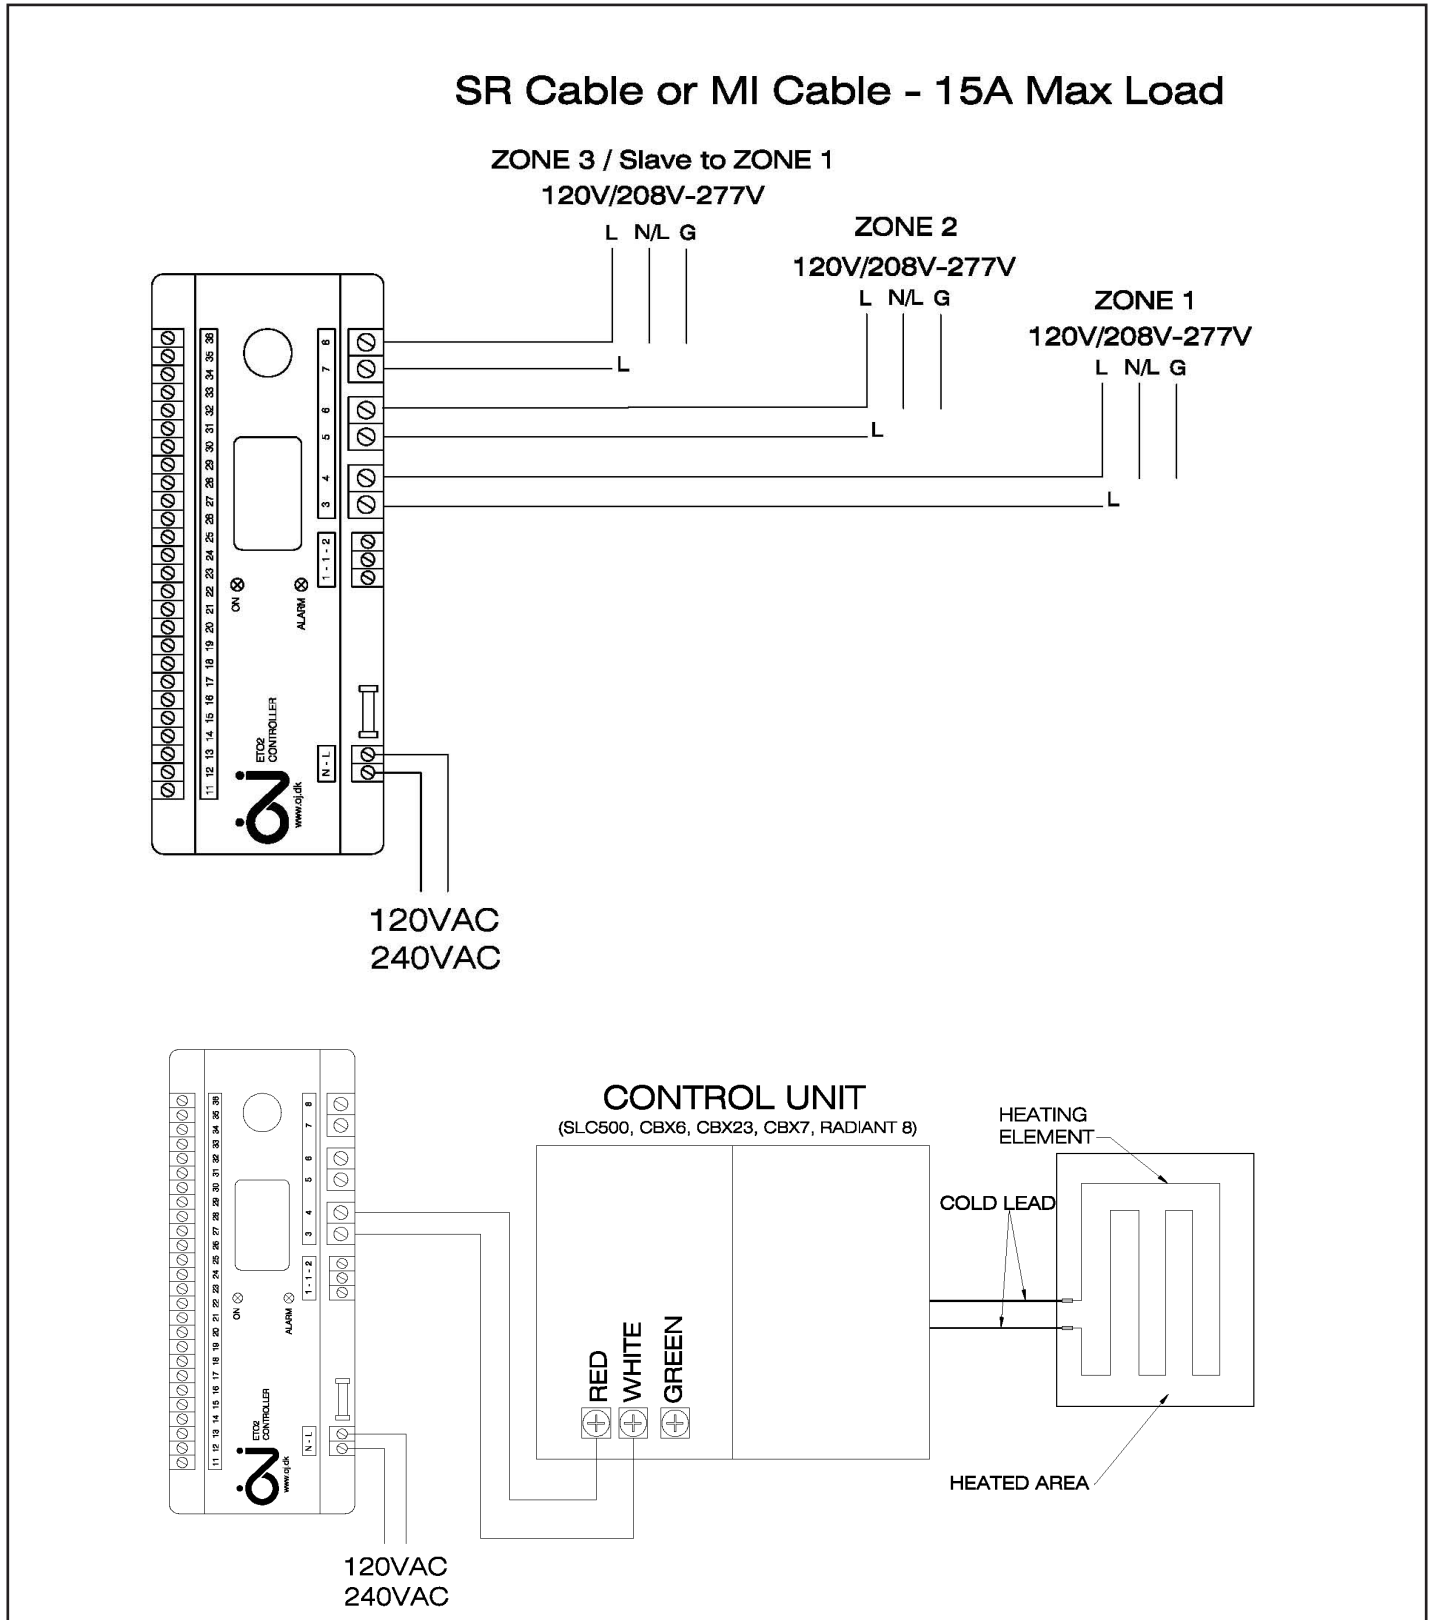

Wiring:

Note: Refer to the NEC or CEC for specific requirements.

COMFORT RADIANT HEATING LLC
9 Morris Lane, Clifton Park, NY 12065
(888)448-0555 (518)373-5700
www.comfortradiant.com