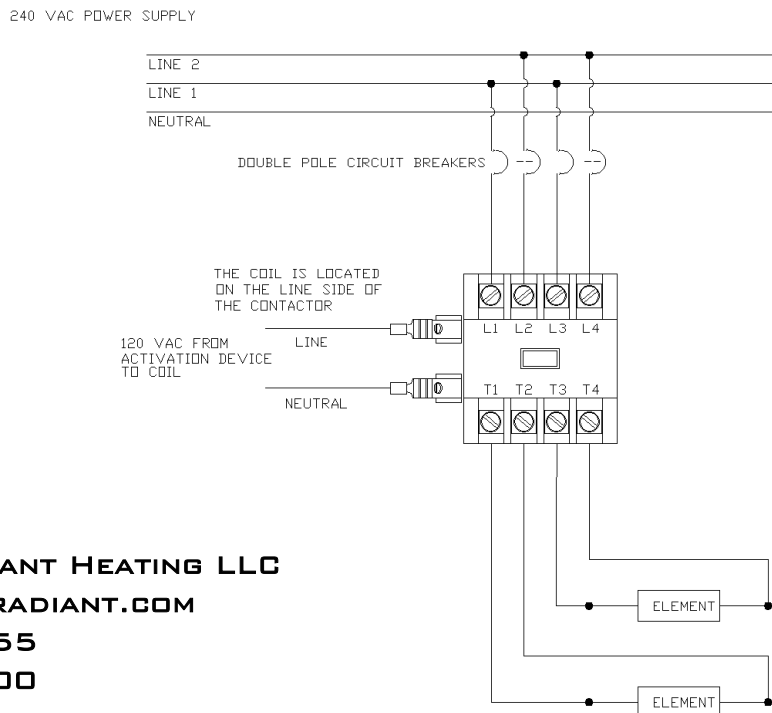

M530 SERIES CONTACTOR PANEL - 240V

Contact:

COMFORT RADIANT HEATING LLC

WWW.COMFORTRADIANT.COM

(888)448-0555

(518)373-5700