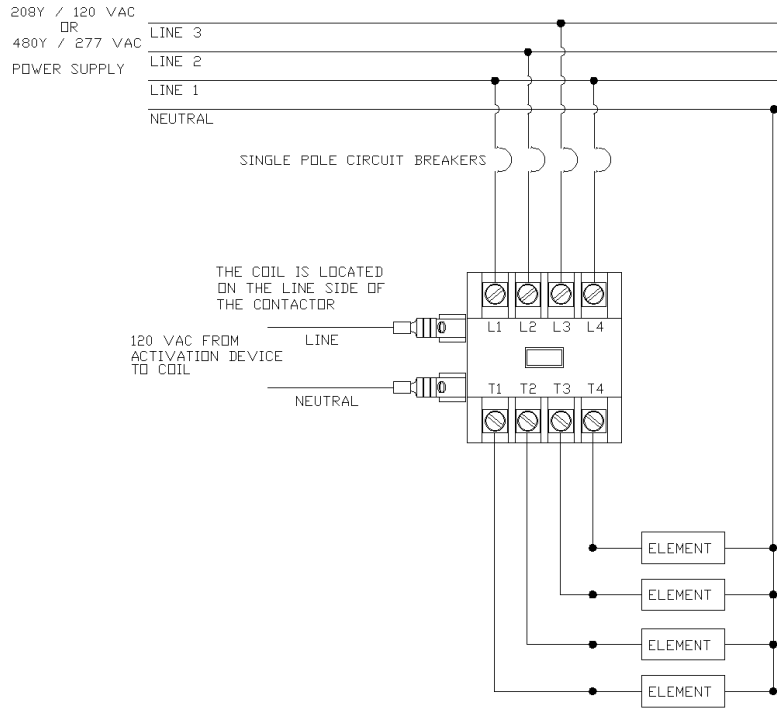

M530 SERIES CONTACTOR PANEL - 120V OR 277V