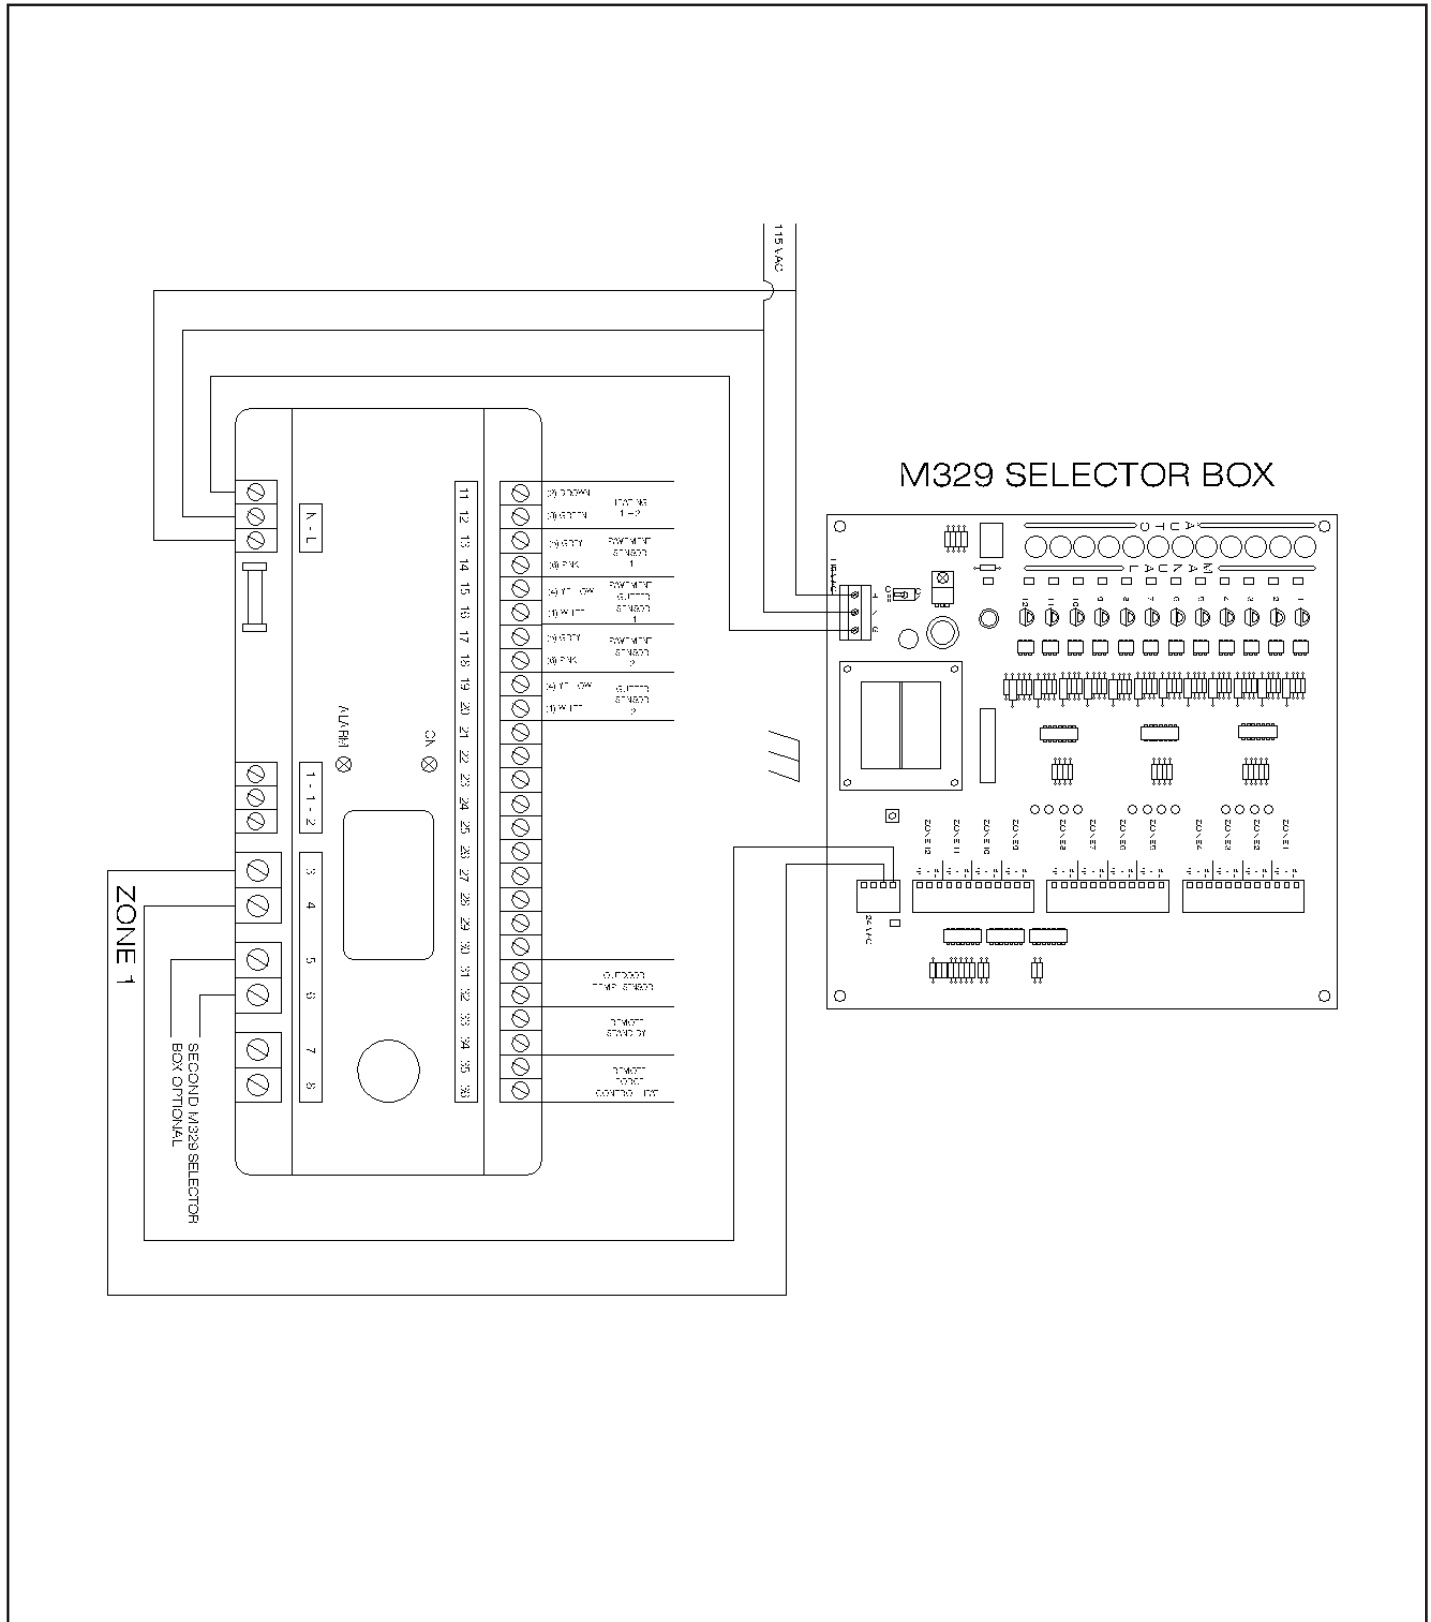

Wiring:

Note: Refer to the NEC or CEC for specific requirements.

FOR MORE INFORMATION:

Comfort Radiant Heating, 9 Morris Lane, Clifton Park, NY 12065
(888)448-0555 (518)373-5700 f(518)373-0135
www.comfortradiant.com (email) info@comfortradiant.com