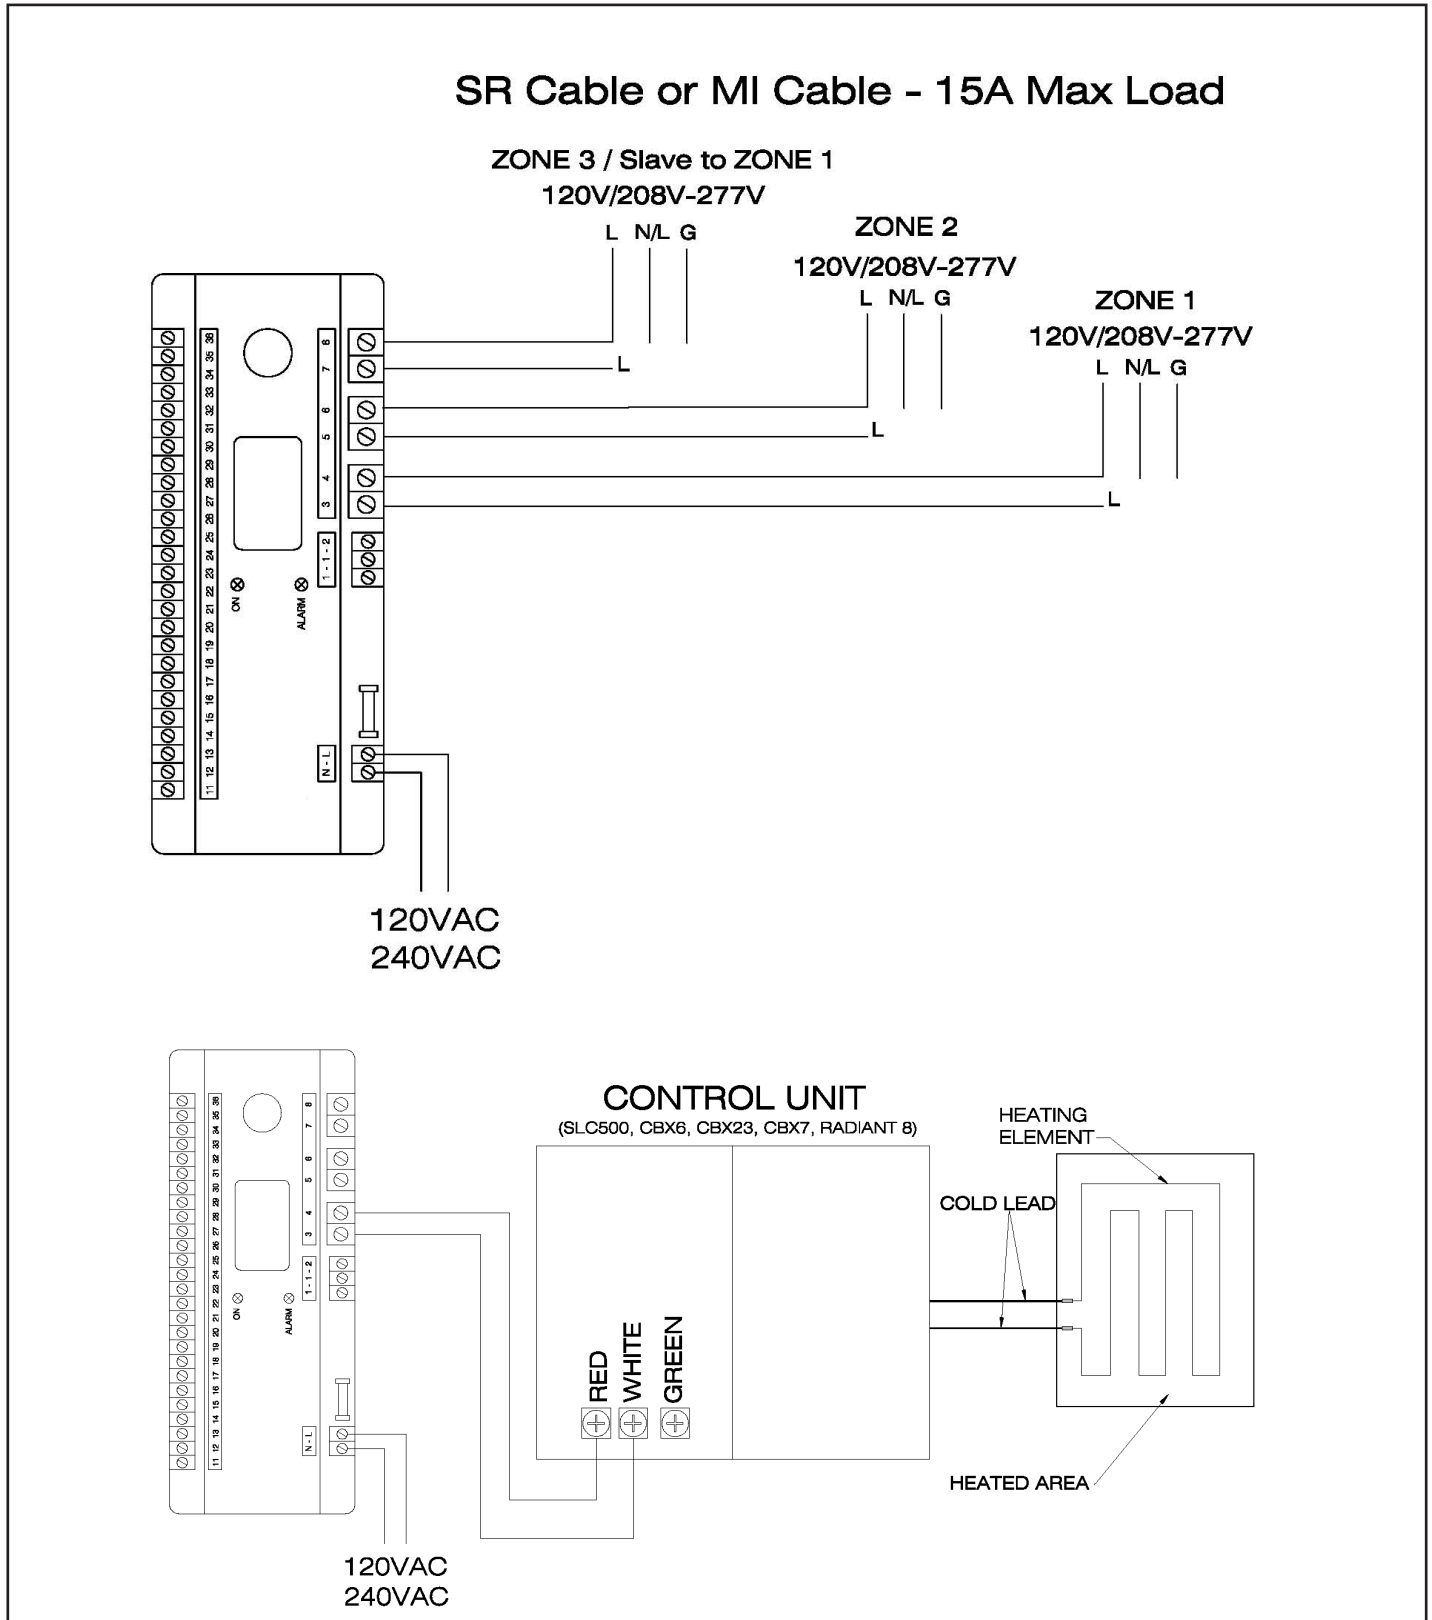

Wiring:

Note: Refer to the NEC or CEC for specific requirements.

FOR MORE INFORMATION:

Comfort Radiant Heating, 9 Morris Lane, Clifton Park, NY 12065
(888)448-0555 (518)373-5700 f(518)373-0135
www.comfortradiant.com (email) info@comfortradiant.com