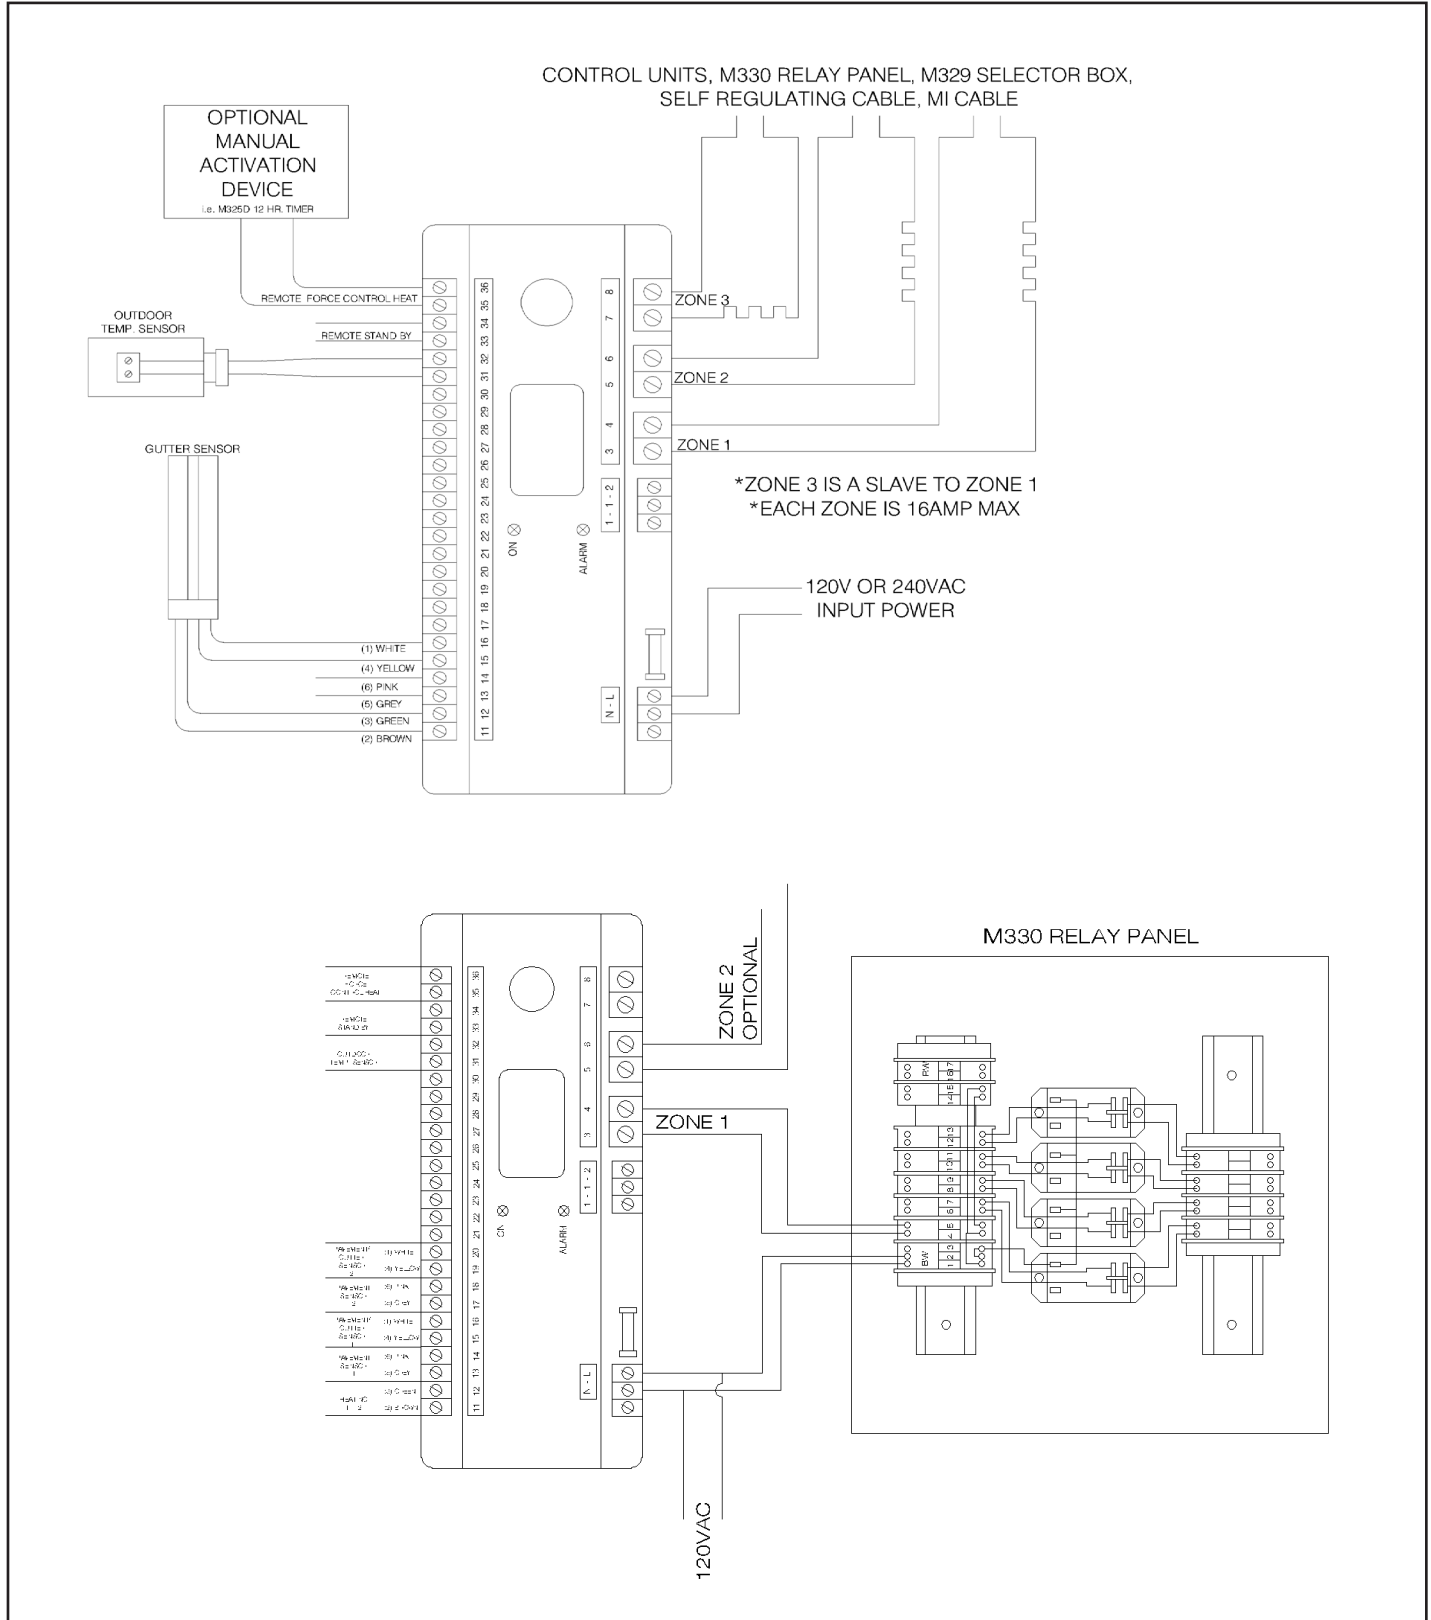

Wiring:

Note: Refer to the NEC or CEC for specific requirements.

FOR MORE INFORMATION:

Comfort Radiant Heating, 9 Morris Lane, Clifton Park, NY 12065
(888)448-0555 (518)373-5700 f(518)373-0135
www.comfortradiant.com (email) info@comfortradiant.com