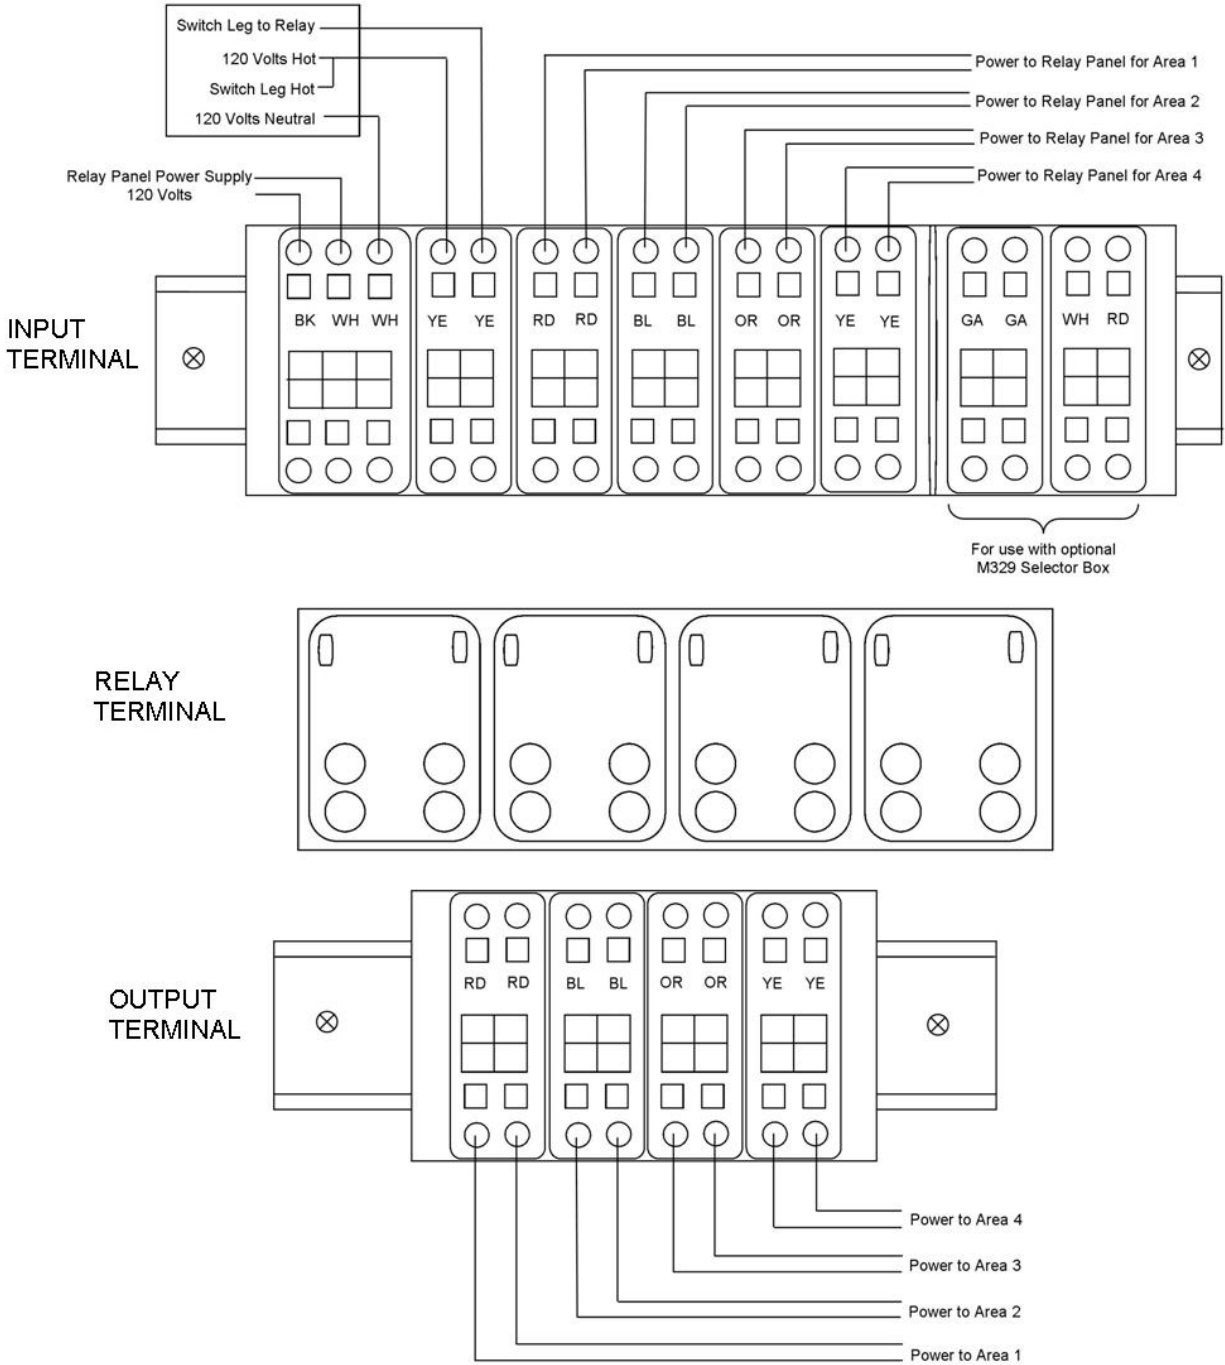

CUSTOMIZED WIRING DIAGRAM

M330 Heatizon Relay Panel

Comfort Radiant Heating
9 Morris Lane, Clifton Park, NY 12065
(888)448-0555 (518)373-5700
www.comfortradiant.net