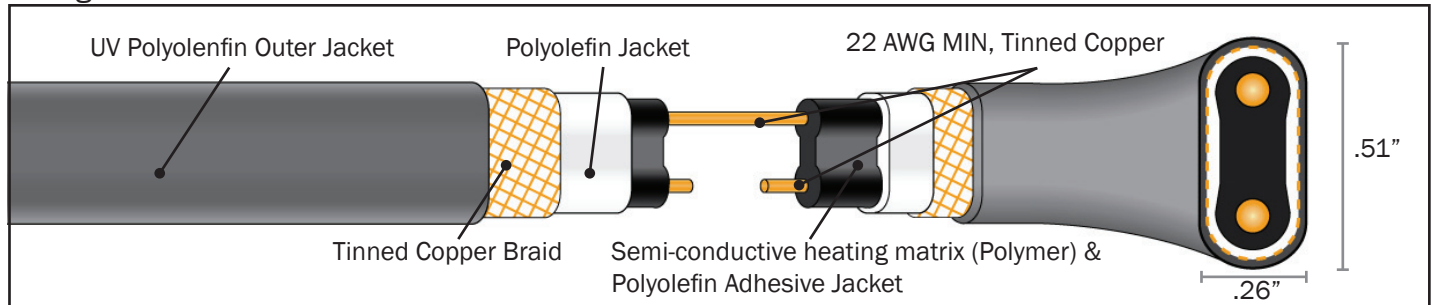

Hott-Wire® SR12 Snow Melting Cable

DATA SHEET

Description:

Hott-Wire® SR12-1 and SR12-2 self-regulating snow melting cables are designed to economically and effectively provide heat to melt snow and ice on surfaces.

Hott-Wire® SR12 cables produces 5 watts per foot at 32 degrees in snow and ice providing reliable heat to melt snow while carrying an industry leading 10yr warranty. SR12-1 Hott-Wire® is

for use with 120 volt power, and SR12-2 Hott-Wire® is for use with 208, 240, 277 volt power. For projects requiring a lower heat output see Hott-Wire® SR9 (9 watts/ft) information sheet.

Hott-Wire® self regulating capability means that as the slab temperature decreases the heat output increases to more effectively melt at lower temperatures.

Conversely as the slab temperature rises Hott-Wire® decreases its heat output saving energy and money.

Hott-Wire® SR12 is a great choice for both Residential and Commercial projects.

Design:

Specifications:

Bus Wire	22 AWG MIN, Tinned Copper
Core & Liner	Semi-conductive heating matrix (Polymer) & Polyolefin Adhesive Jacket
Second Jacket	Polyolefin Jacket
Metallic Shield	Tinned Copper Braid
Outer Jacket	UV Polyolefin Outer Jacket
Minimum Bending Radius	1"
Supply Voltage/s	120 or 208-277 Vac
Max. Maintenance Temperature	185°F (85°C)
Max Intermittent Exposure Temperature	212°F (100°C)
Nominal Power Output at 32°	12 watts/foot
Warranty	10 year limited warranty
Listing Agency	ETL (Intertek Testing Laboratory)